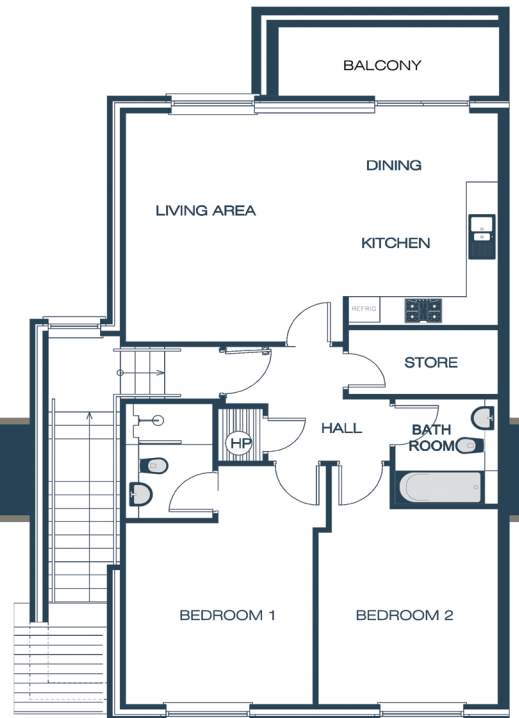

THE RESIDENCE

at KILMURRY

LUXURY . EXECUTIVE . LIFESTYLE

EXECUTIVE LIVING LOCATED
IN THE HEART OF CASTLETROY

All Inclusive

- Luxury 2 to 5 bedroom accommodation options
- Full weekly service
- Bills included – fair usage policy
- Smart TV's
- Private WIFI Network with no rate limiting
- Private & secure car parking
- Underfloor & thermostatically controlled heating
- Modern living appliances
- On site recycling facilities

By Foot	
Supermarkets & Shops	2 Min
Shopping Centre & Cinema	2 Min
Bus Stop	2 Min
National Technology Park	10 Mins
University of Limerick	15 Mins
By Car	
Raheen Industrial Estate	10 Mins
Shannon Airport & Business Park	25 Mins
Dublin Airport	1 Hr 45 Mins

Contact Us : 061 - 331 133 (ext 2)

THE KILMURRY
COLLECTION

LEISURE . BUSINESS . RESIDENTIAL